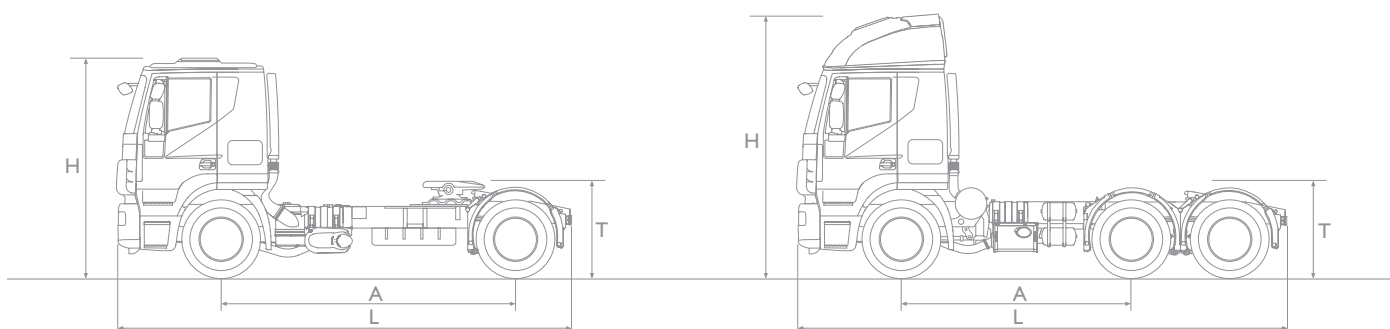

P E R F O R M E R

T E C H N I C A L   D A T A

MODELS	4X2			6X4		
VERSION	BASIC	LOW ROOF FULL	HIGH ROOF FULL	BASIC	LOW ROOF FULL	HIGH ROOF FULL
DIMENSIONS (mm)						
(A) WHEELBASE		3800			3200	
(L) LENGHT		6286			6844	
(T) 5th W.HEIGHT UNLOADED		1442			1440	
(T) 5th W.HEIGHT LOADED		1278			1275	
(H) OVERALL HEIGHT	3060	3660	3640	3060	3660	3640
KERBWEIGHT (kg)	6970	6970	7080	9301	9306	9421
ENGINE	FPT CURSOR 13			FPT CURSOR 13		
CYLINDERS (n° / L)	6 in line. / 12.88			6 in line. / 12.88		
MAX. POWER (HP / kW)	420 / 309			420 / 309		
MAX. TORQUE (Nm / kg.m)	1900 / 194			1900 / 194		
EMISSION LEVEL	EURO 3			EURO 3		
GEARBOXES	16 SPEEDS			12-16 SPEEDS		
MECHANICAL	ZF 16 S 2220 TO			-		
EUROTRONICS 12 SPEEDS	-			ZF 12 AS 2330TO		
EUROTRONICS 16 SPEEDS	ZF 16 AS 2630 TO			ZF 16 AS 2630 TO		
BRAKES	Front and rear disc / ABS + EBL			Front and rear disc / ABS + EBL		
SUSPENSION	Front and rear parabolic			Front and rear parabolic		
FUEL TANK (L)	530			600		
BATTERIES (n° / V / Ah)	2 / 12 / 170			2 / 12 / 170		
REAR AXLE RATIO	3.36			3.4		
TYRES	315/80 R 22.5			315/80 R 22.5		
AIR COMPRESSOR	352 CC single cylinder			352 CC single cylinder		

(*): All models but rigids on road are available in both LHD nad RHD versions

IVECO

WWW.IVECO.COM

IVECO S.p.A. - VIA PUGLIA, 35 - 10156 TORINO - ITALY

The information and images contained in this catalogue are provided by way of example. Iveco reserves the right to make changes for any commercial or construction reasons at any time without notice.

PUBLICATION HI1400212MEA