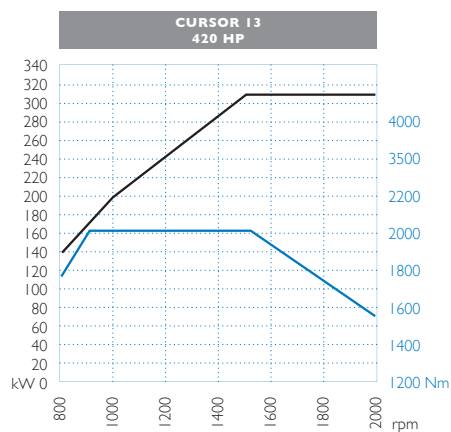

YOUR ROADS NEED A TRUE PERFORMER

Featuring the all-new three-axle 6x4 version for enhanced traction and sustained performance in long distance haulage, the Performer truck series is ready to challenge any load as well any road, transport and weather condition. Because when the going gets tough, a Performer always delivers.

SOME APPLICATIONS FOR PERFORMER:

- + General cargo with 2 or 3 axle semitrailer
- + Container transport
- + Water and fuel tankers up to 50,000 litres
- + Flatbed for machinery transport
- + Cement transport semitrailer

PRODUCT ADVANTAGES

- + **Reliability:** Cursor I3 engine with waste gate technology
- + **Power:** 420 horsepower with a maximum torque of 1900 Nm
- + **Safety:** disk brakes with EBL system
- + **Economy:** single reduction rear axle for high commercial speed and reduced fuel consumption
- + **Payload:** 2 inches Jost 5th wheel for up to 60 ton G.c.w.
- + **Comfort:** spacious cab with bunk, low or high roof, air conditioning, external sun visors
- + **Sturdiness:** high resistance steel chassis frame 7.7 mm thick with semielliptic suspensions
- + **Functionality:** 315/80 R 22.5 mixed route tyres with manual or automated gearbox
- + **Aerodynamics:** roof spoiler and side deflectors