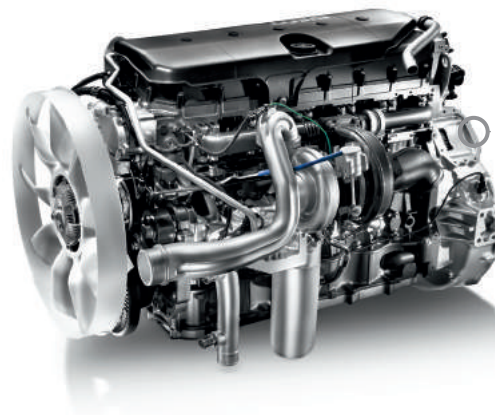

P E R F O R M E R
S P E C I A L E D I T I O N

STRONG AND RELIABLE TO PERFORM ON ANY ROAD

IVECO

YOUR ROADS NEED A TRUE PERFORMER

Featuring the all-new three-axle 6x4 version for enhanced traction and sustained performance in long distance haulage, the Performer truck series is ready to challenge any load as well any road, transport and weather condition. Because when the going gets tough, a Performer always delivers.

SOME APPLICATIONS FOR PERFORMER:

- + General cargo with 2 or 3 axle semitrailer
- + Container transport
- + Water and fuel tankers up to 50,000 litres
- + Flatbed for machinery transport
- + Cement transport semitrailer

PRODUCT ADVANTAGES

- + **Reliability:** Cursor I3 engine with waste gate technology
- + **Power:** 420 horsepower with a maximum torque of 1900 Nm
- + **Safety:** disk brakes with EBL system
- + **Economy:** single reduction rear axle for high commercial speed and reduced fuel consumption
- + **Payload:** 2 inches Jost 5th wheel for up to 60 ton G.c.w.
- + **Comfort:** spacious cab with bunk, low or high roof, air conditioning, external sun visors
- + **Sturdiness:** high resistance steel chassis frame 7.7 mm thick with semielliptic suspensions
- + **Functionality:** 315/80 R 22.5 mixed route tyres with manual or automated gearbox
- + **Aerodynamics:** roof spoiler and side deflectors

VERSIONS

New IVECO Performer is now available in 4x2 and 6x4 tractor versions, providing a perfect combination for any challenging on road mission, combining strength, reliability and maximum comfort to match all possible customer's requirements. Its on-road personality can be adapted according to specific transport applications and driver needs, from essential basic configurations to full content versions. The comfort on board can be increased with a large set of additional optionals. Space in the cab can be enlarged with the choice of the high roof version. Driveability can be adapted with mechanical or automated Eurotronic gearboxes.